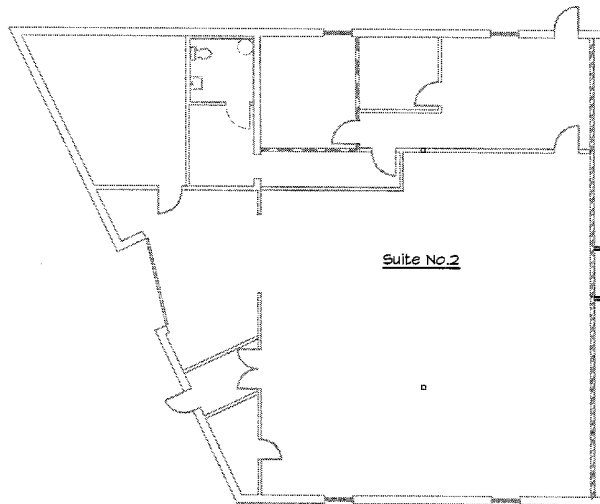

1633 Hanover Avenue

Allentown, LEHIGH COUNTY, PA 18109

Features:

- ◆ Office/Warehouse
- ◆ Total Building Size:
10,000 SF
- ◆ 1-Story
- ◆ Drive in garage door and
loading area in rear
- ◆ \$6.00/sf
- ◆ Triple Net Lease