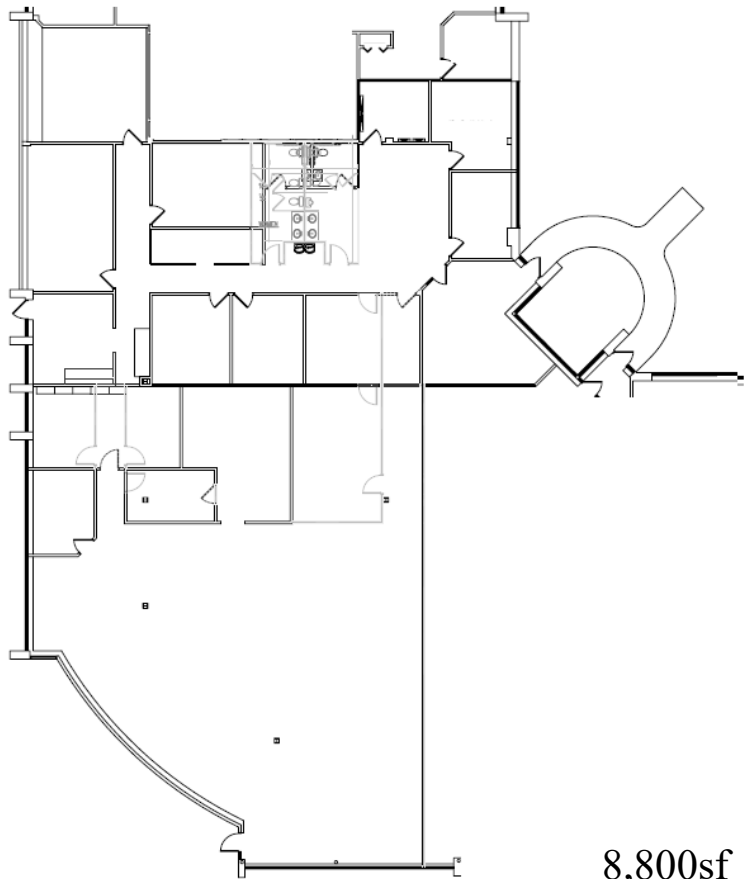

**1655 Valley Center Parkway
Bethlehem, NORTHAMPTON COUNTY, PA 18017**

8,800sf