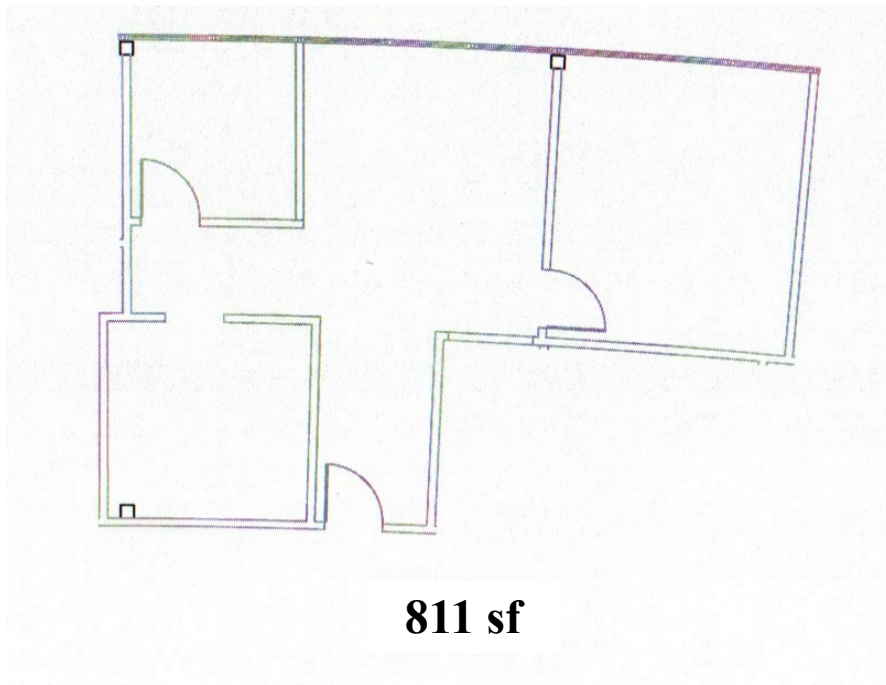

Sunburst Office Plaza

For leasing information call:

David Weinstein, President, CPM, CCIM

Sunburst Property Management, Inc.

610-435-5400

david@sunburstprop.com

Sunburst Property
Management